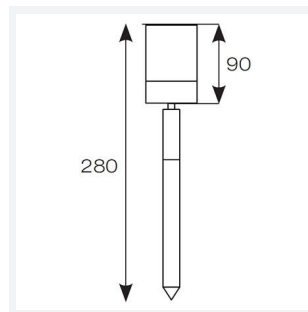

PRODUCT FEATURES

- Ideal for GU10 LED
- Stainless steel, black and copper finishes available
- Pre-wired with 2 metre of rubber insulated cable for ease of installation
- Option to add OCTO Connected by WiZ smart GU10 lamp

GENERAL INFORMATION

Wattage	50W
Input	220/240V
Operating Temp	-10°C - 40°C

TECHNICAL INFORMATION

Light Source	GU10
Colour / Finish	Stainless Steel
IP Rating	IP44
Class Protection	1
Internal / External	External
Surface / Recessed / Suspended	Floor
Warranty (Years)	2
CE Mark	Yes
Height	90 mm